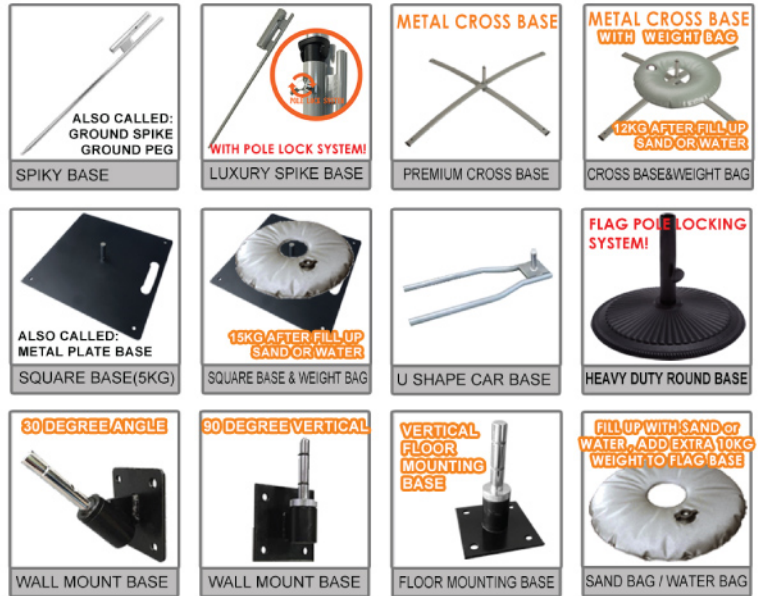

PRODUCT CATALOGUE

WE SUPPLY HARDWARE & CUSTOM PRINTING ON ALL PRODUCTS. TRADE & RETAIL ALL WELCOME.

FLAG BANNER

TEARDROP FLAG

FEATHER FLAG

RECTANGULAR FLAG

MULTIPLE FLAG SIZE FROM 1.7M TO 4.8M HIGH,
 HEAVY DUTY FLAG POLE SYSTEM, FREE CARRY BAG
 FAST TURNAROUND & EXPRESS DELIVERY.

FLAG BASE OPTIONS:

BACKPACK FLAG

SHOP FRONT FLAG / END SIGN FLAG

MULTIPLE ANGLE POLE SYSTEM

PULL UP BANNER

VARIABLE SIZE FROM 60CM WIDE TO 300CM WIDE, CUSTOM TO ANY HEIGHT.

PREMIUM PULL UP BANNER

DELUXE PULL UP BANNER