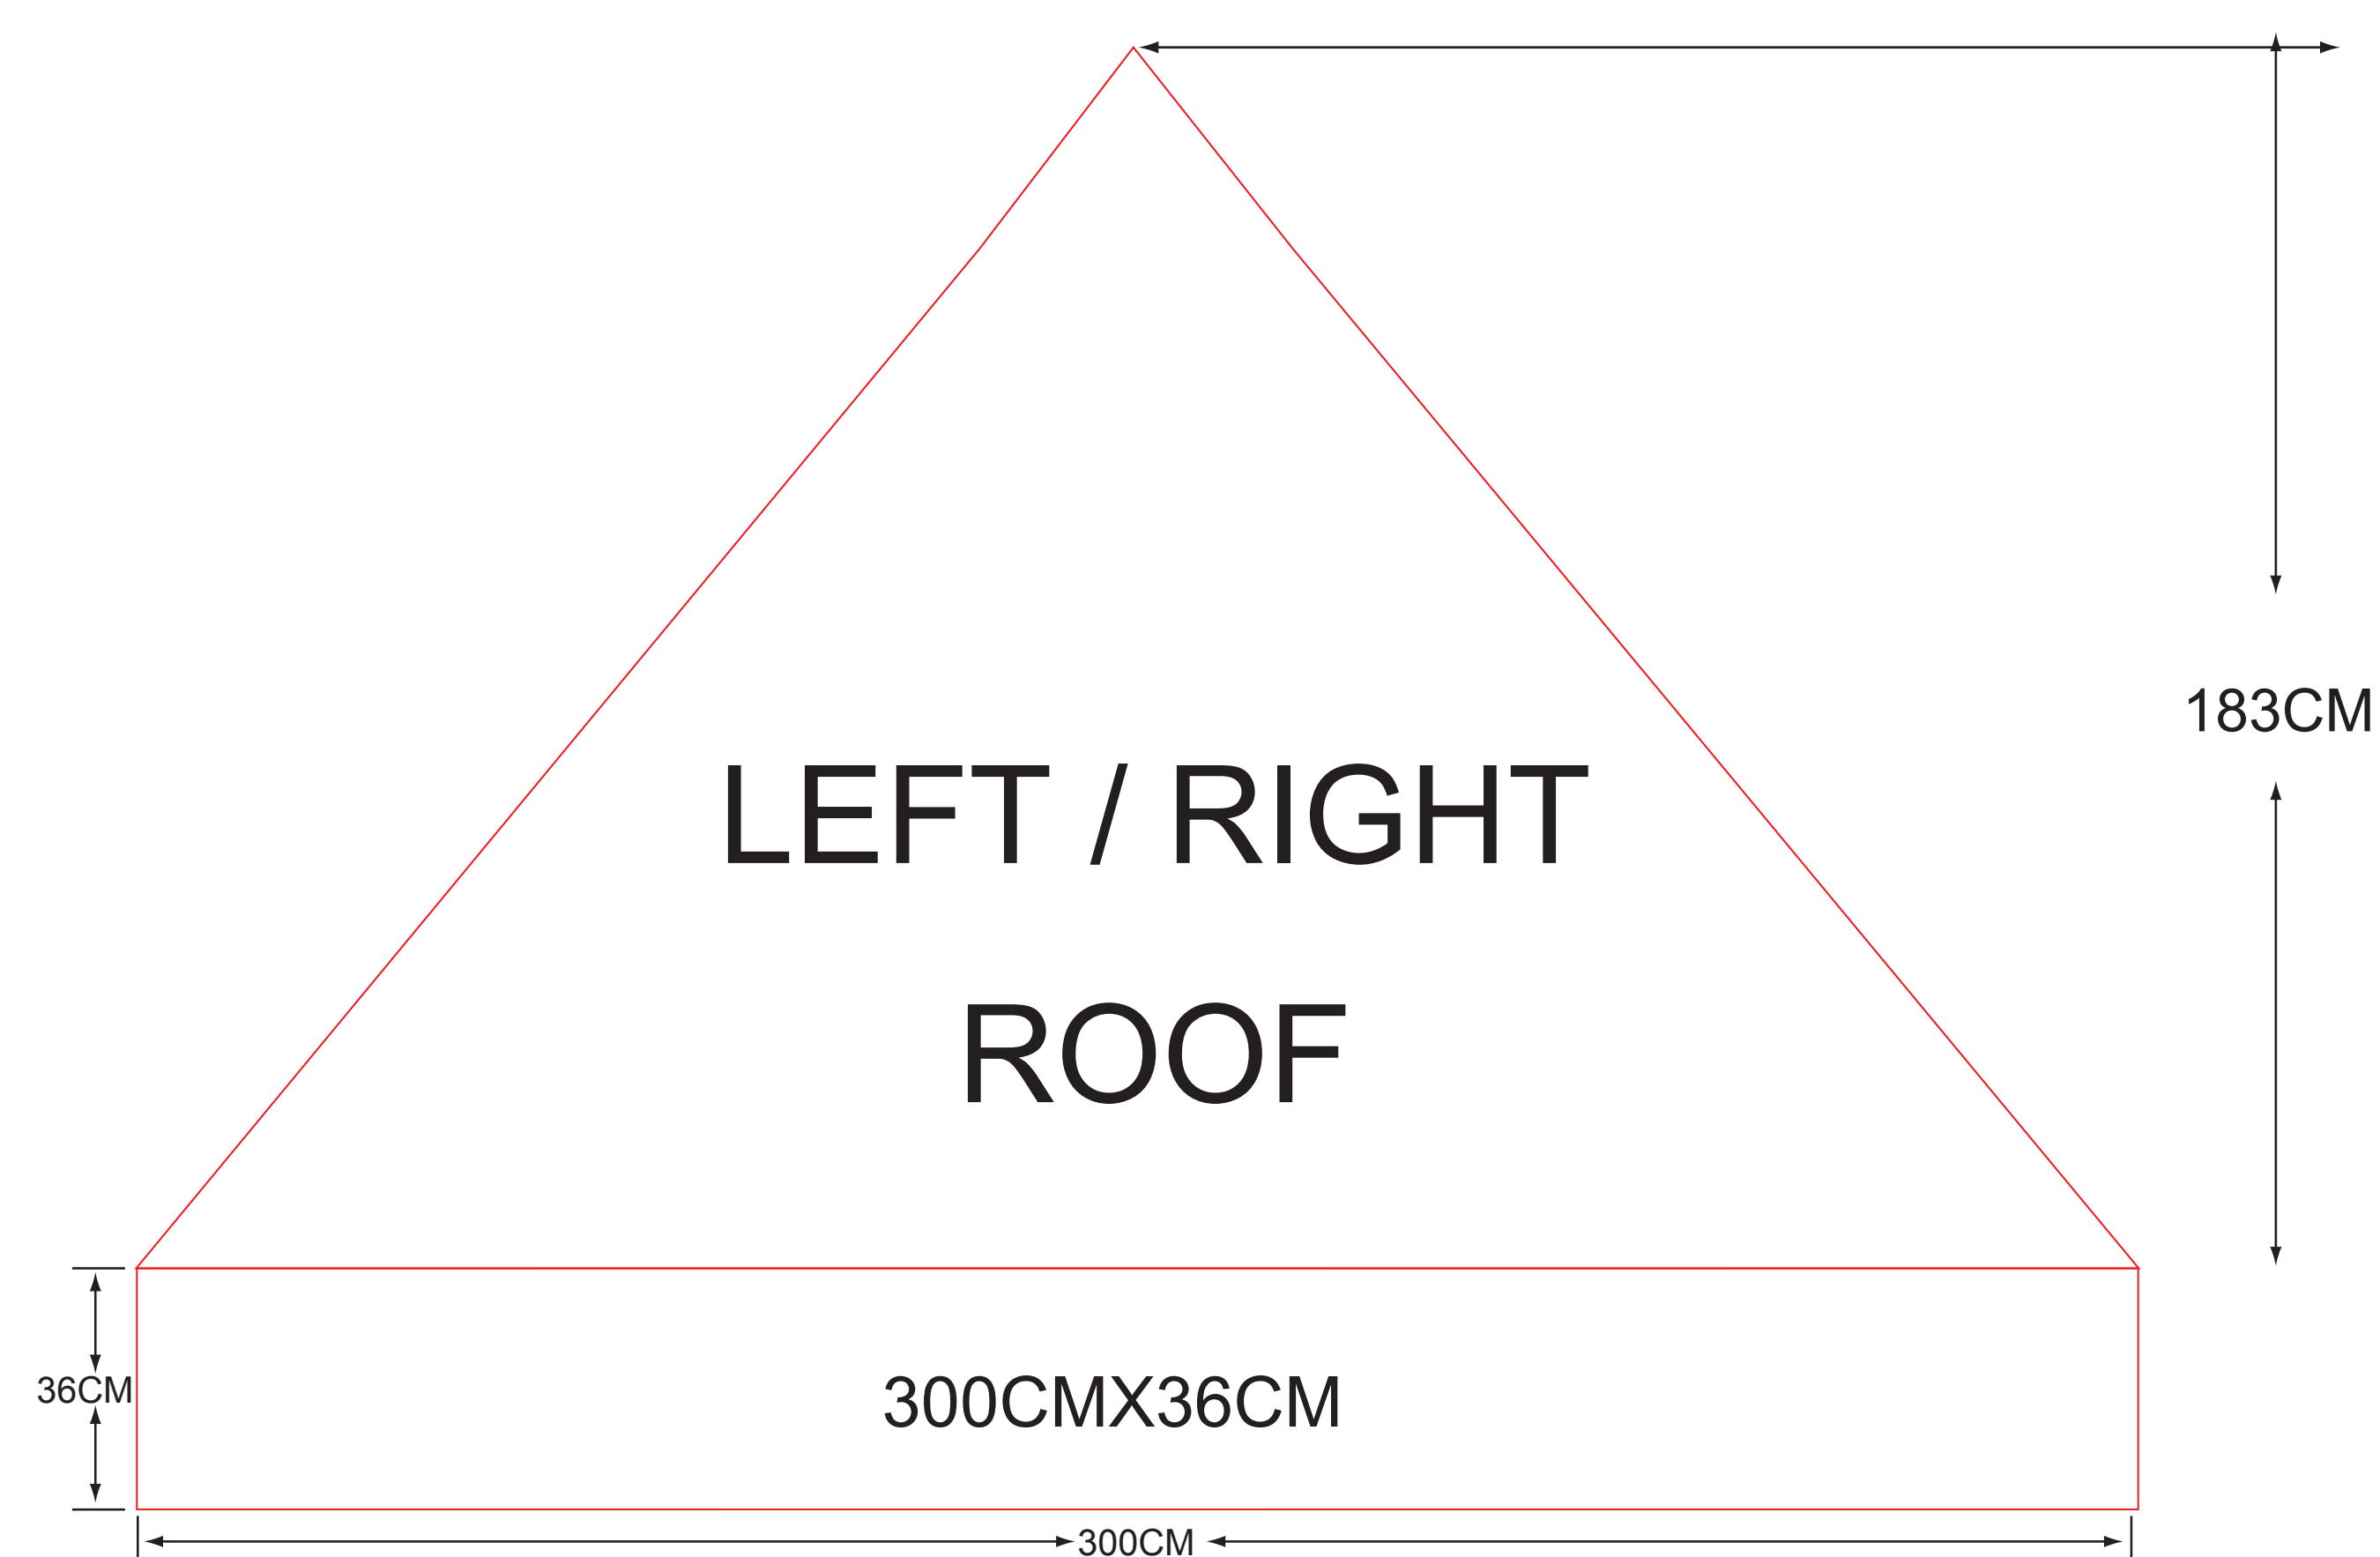

3MX4.5M TENT TEMPLATE (PLEASE ENLARGE EACH PANEL TO 100% SIZE AND 150 DPI FOR ARTWORK SET UP)

TEMPLATE IS IN 10% SIZE, ONLY USE THIS TEMPLATE FOR CUTTING SHAPE REFERENCE.

WHEN YOU CREATE THE ARTWORK, ENLARGE EACH PANEL ARTWORK TO 100% SIZE, USE 150DPI.

PLEASE EMBED IMAGES & OUTLINE TEXTS ON FINAL ARTWORK.

PLEASE KEEP IMPORTANT TEXT MINIMUM 5CM AWAY FROM ALL EDGES.

FRONT & BACK ROOF, WALL

LEFT & RIGHT ROOF, WALL

FRONT / BACK FULL WALL

450CMX213CM

LEFT / RIGHT FULL WALL

300CMX213CM

FRONT / BACK HALF WALL

450CMX107CM

LEFT / RIGHT HALF WALL

300CMX107CM

PLEASE KEEP IMPORTANT TEXT MINIMUM 5CM AWAY FROM ALL EDGES.