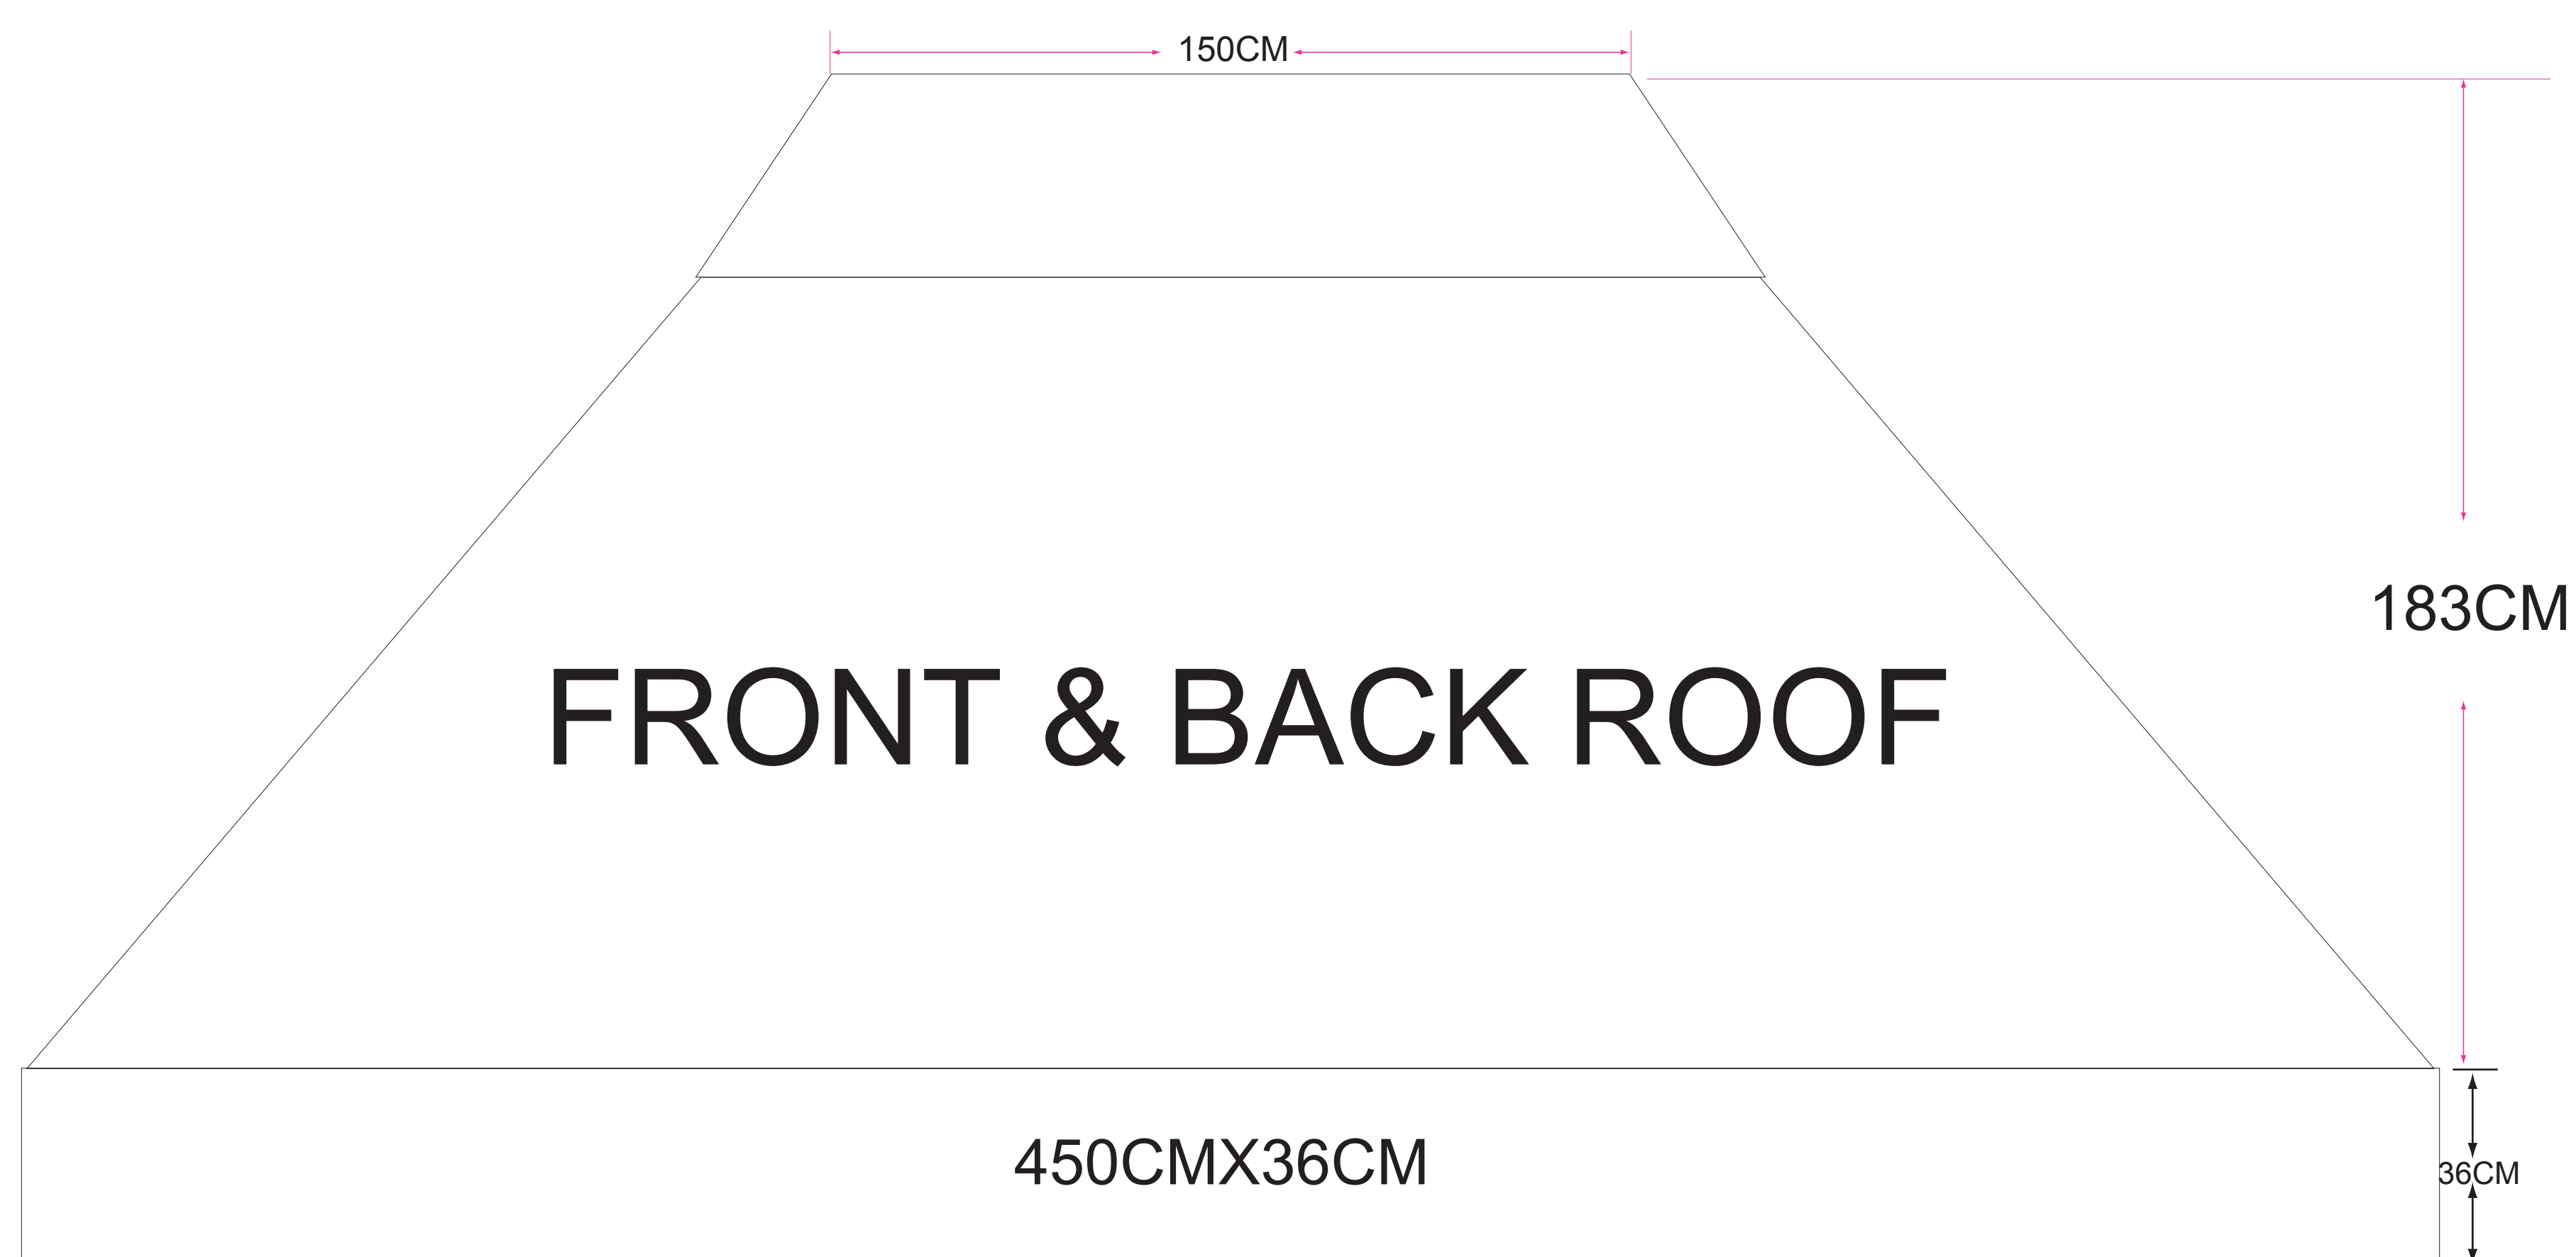

3MX4.5M TENT TEMPLATE (PLEASE ENLARGE EACH PANEL TO 100% SIZE AND 150 DPI FOR ARTWORK SET UP)

TEMPLATE IS IN 10% SIZE, ONLY USE THIS TEMPLATE FOR CUTTING SHAPE REFERENCE.

WHEN YOU CREATE THE ARTWORK, ENLARGE EACH PANEL ARTWORK TO 100% SIZE, USE 150DPI.

PLEASE EMBED IMAGES & OUTLINE TEXTS ON FINAL ARTWORK.

PLEASE KEEP IMPORTANT TEXT MINIMUM 5CM AWAY FROM ALL EDGES.

FRONT & BACK ROOF, WALL

LEFT & RIGHT ROOF, WALL

FRONT / BACK FULL WALL

450CMX213CM

LEFT / RIGHT FULL WALL

300CMX213CM

FRONT / BACK HALF WALL

450CMX107CM

LEFT / RIGHT HALF WALL

300CMX107CM

PLEASE KEEP IMPORTANT TEXT MINIMUM 5CM AWAY FROM ALL EDGES.